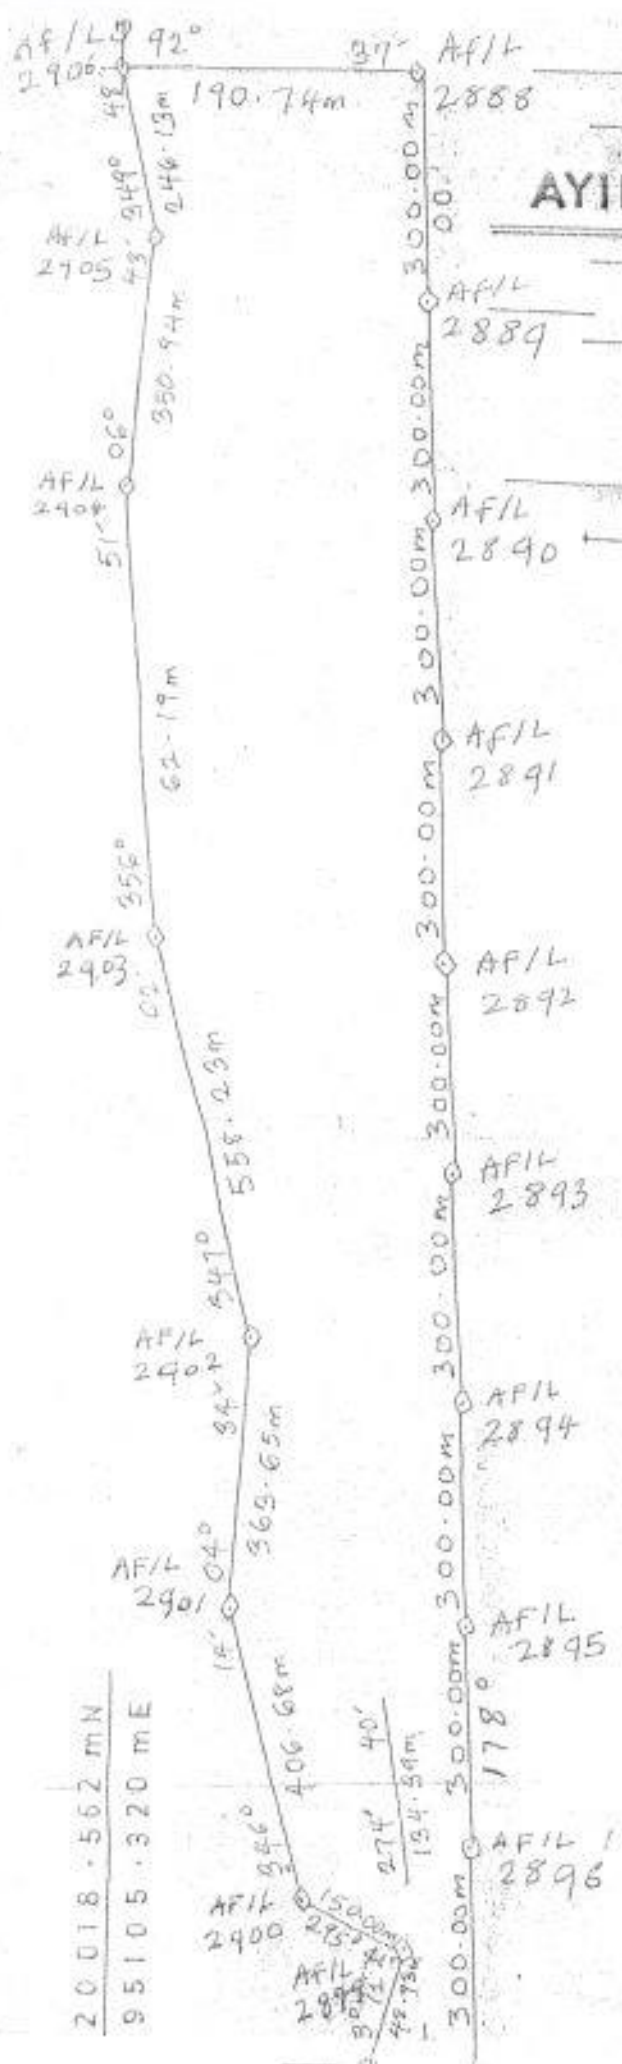

PLAN SHEWING PROPERTY
 SAID TO BELONG TO
AYINDE SALISU FAMILY LAND

AT AYINDE VILLAGE
 IBEJU - LEKKI LOCAL GOVT. AREA
 LAGOS STATE
 SCALE = 1:10,000

ORIGIN = U.T.M (ZONE 31)
 AREA = 901248.251 SQ.MTS
 90.124 HECTS. (222.707 ACRES)

20018.562 mN
 95105.320 mE

CERTIFIED TRUE COPY OF
 ORIGINAL PLAN MADE BY ME
 ON 15-12-2013